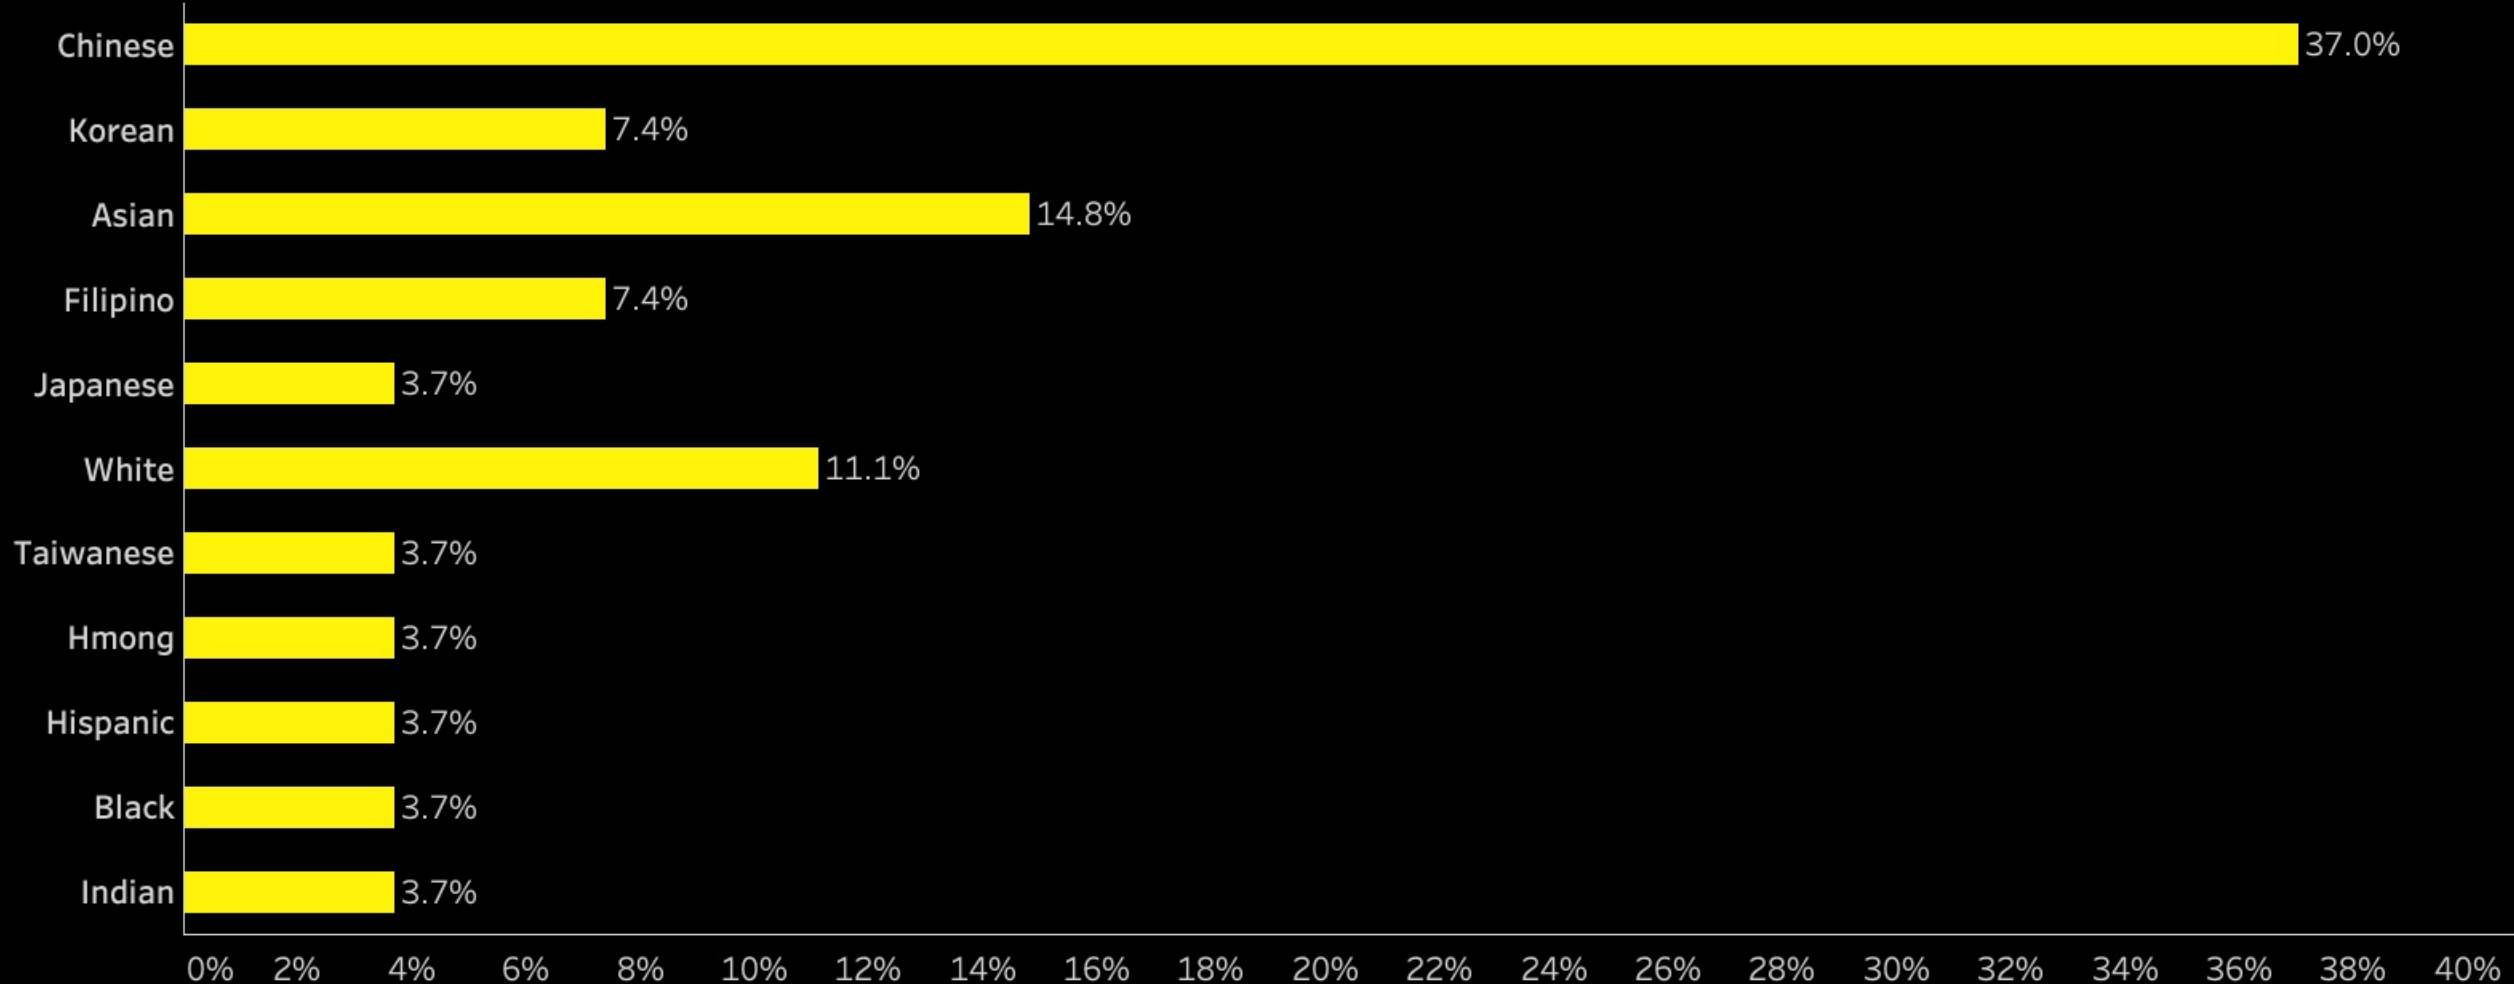

24

Total Incidents Reported

Graphs below do not include incidents with null category values. One reported incident may include multiple values based on the category

Date Type

Date Submitted

Ethnicity % Distribution