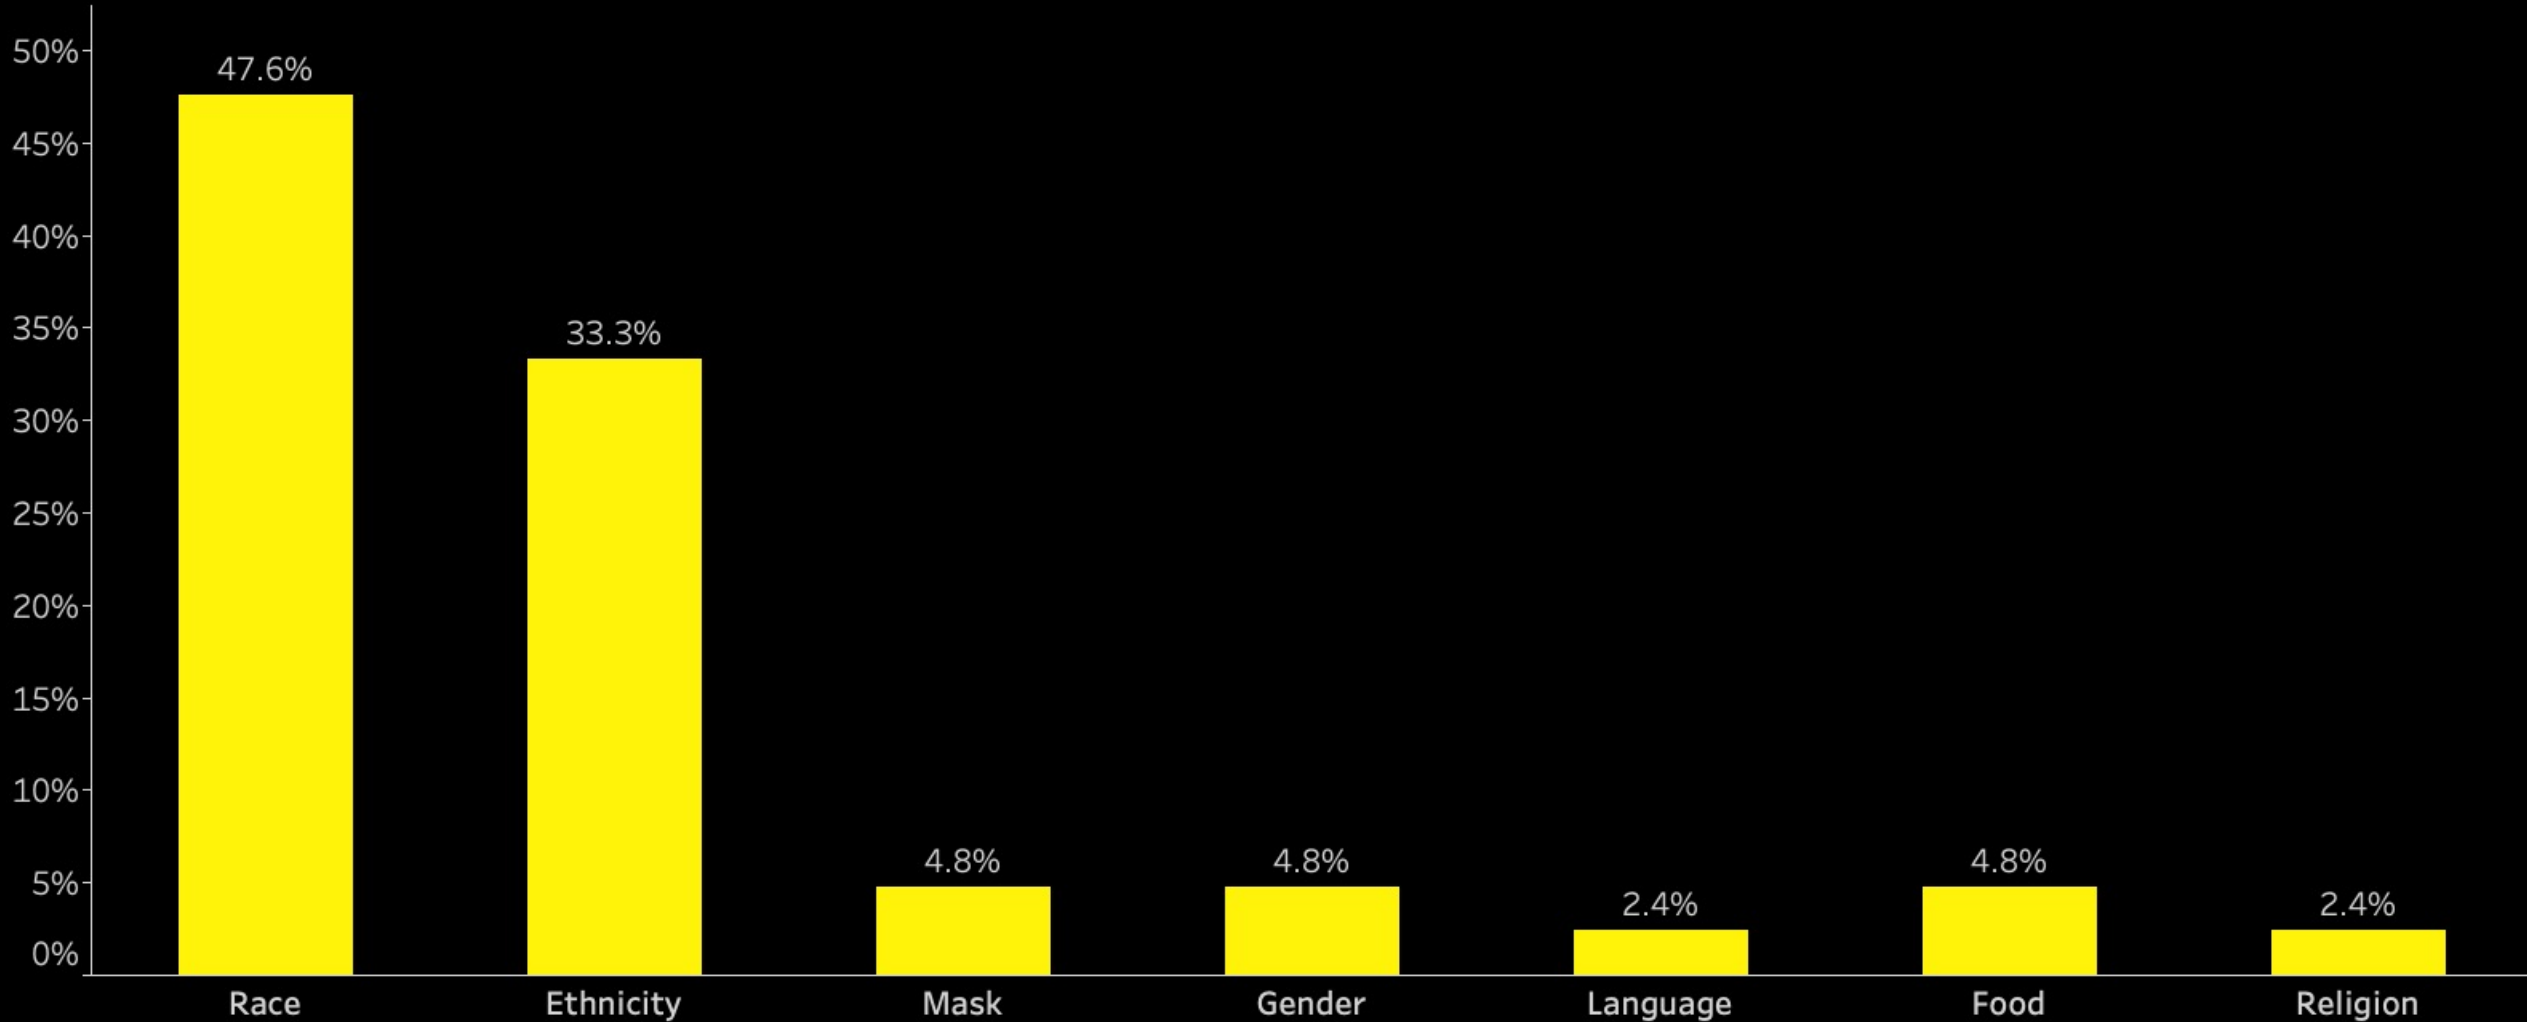

Michigan

Updated: Feb 28, 2021

Our communities stand united against racism. Hate against Asian American Pacific Islander communities has risen during the COVID-19 pandemic. Together, we can stop it.

24

Total Incidents Reported

Graphs below do not include incidents with null category values. One reported incident may include multiple values based on the category

Date Type

Date Submitted

Suspected Reason for Discrimination % Distribution