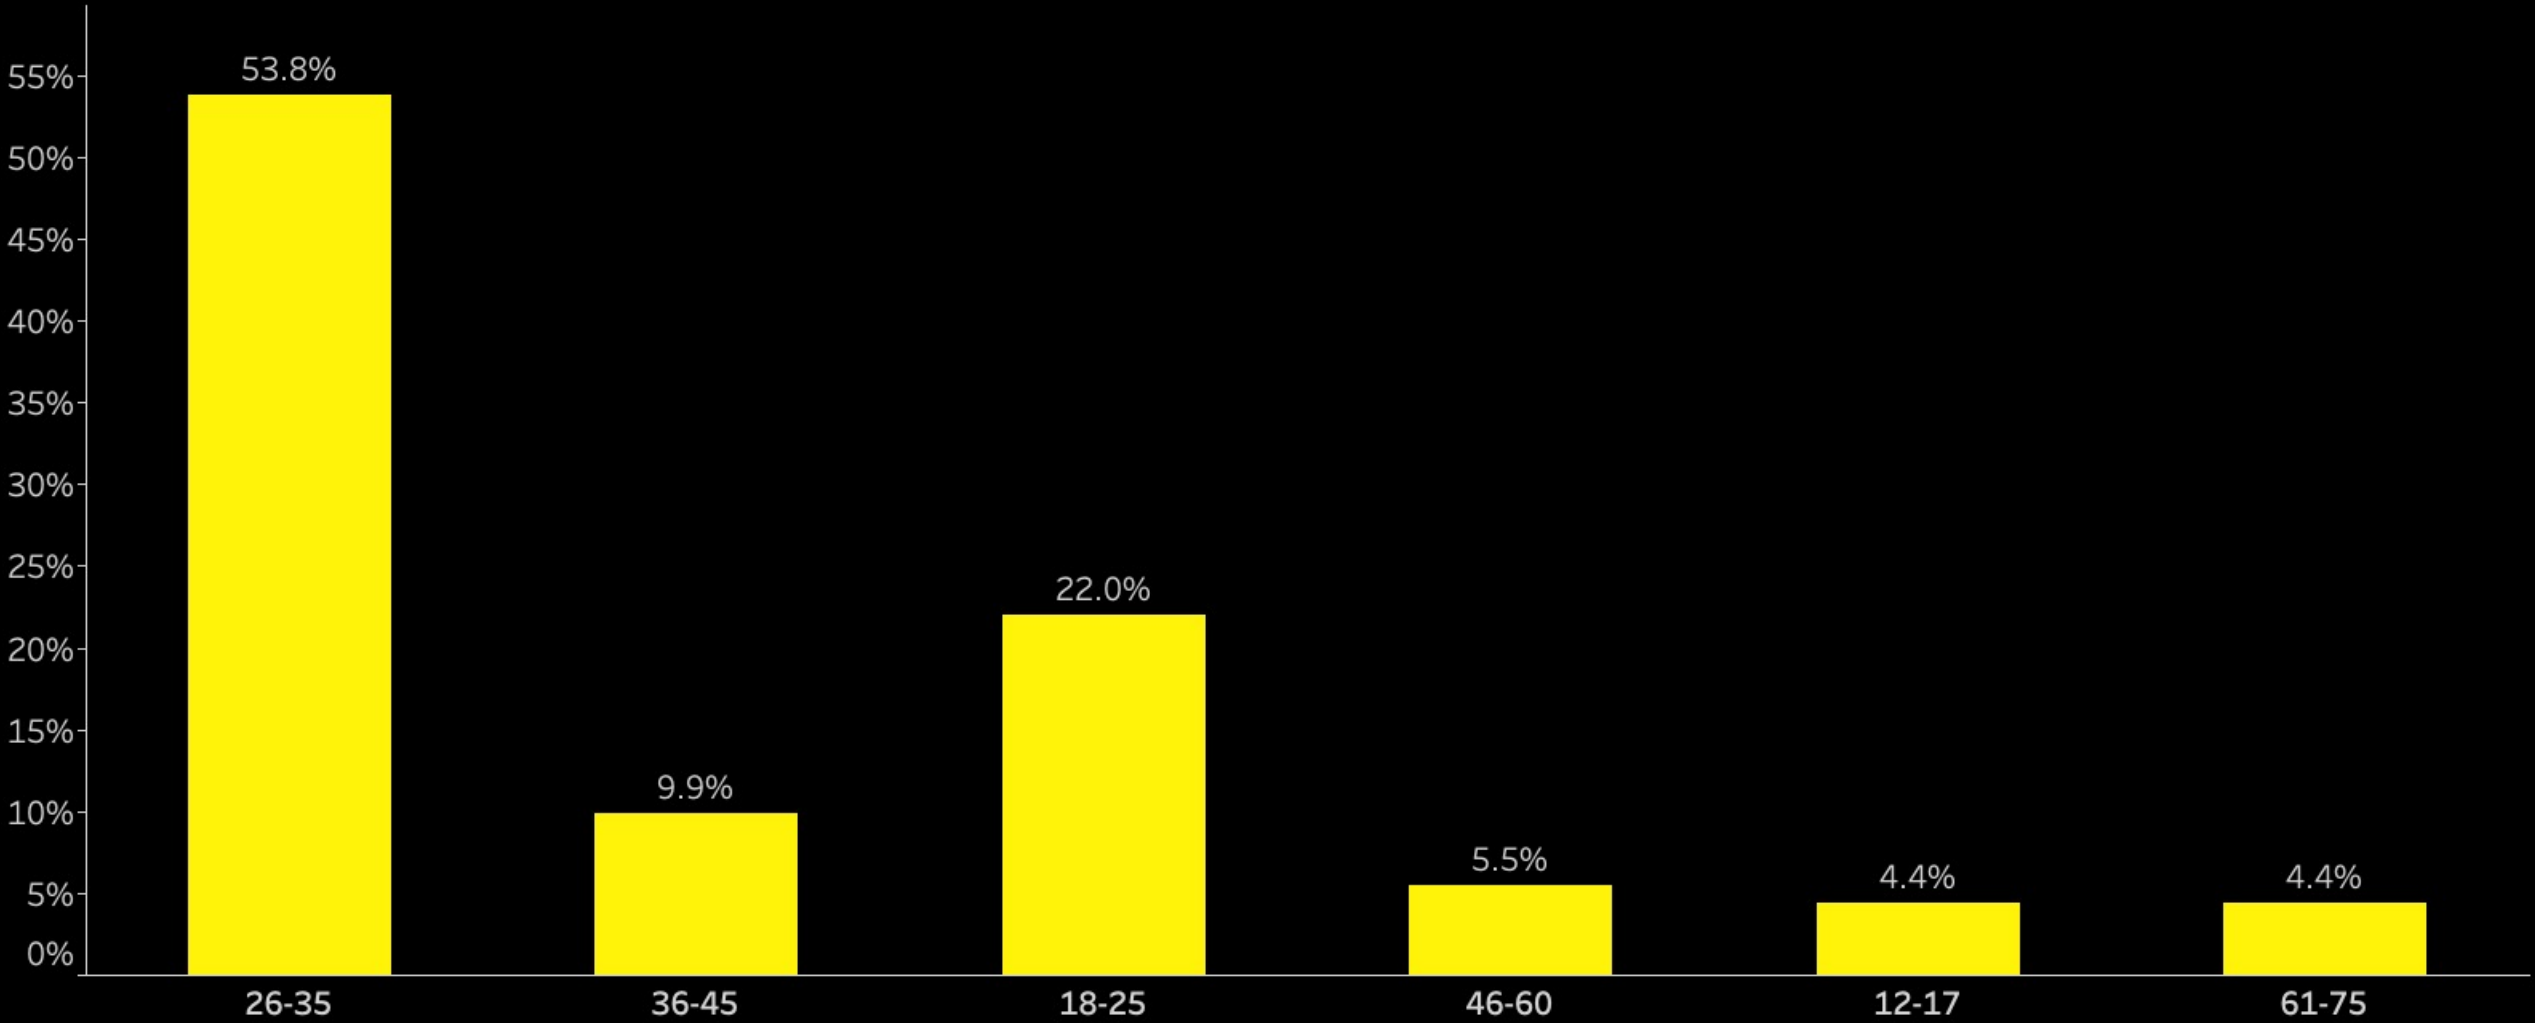

24

Total Incidents Reported

Graphs below do not include incidents with null category values. One reported incident may include multiple values based on the category

Date Type
Date Submitted

Age Group % Distribution