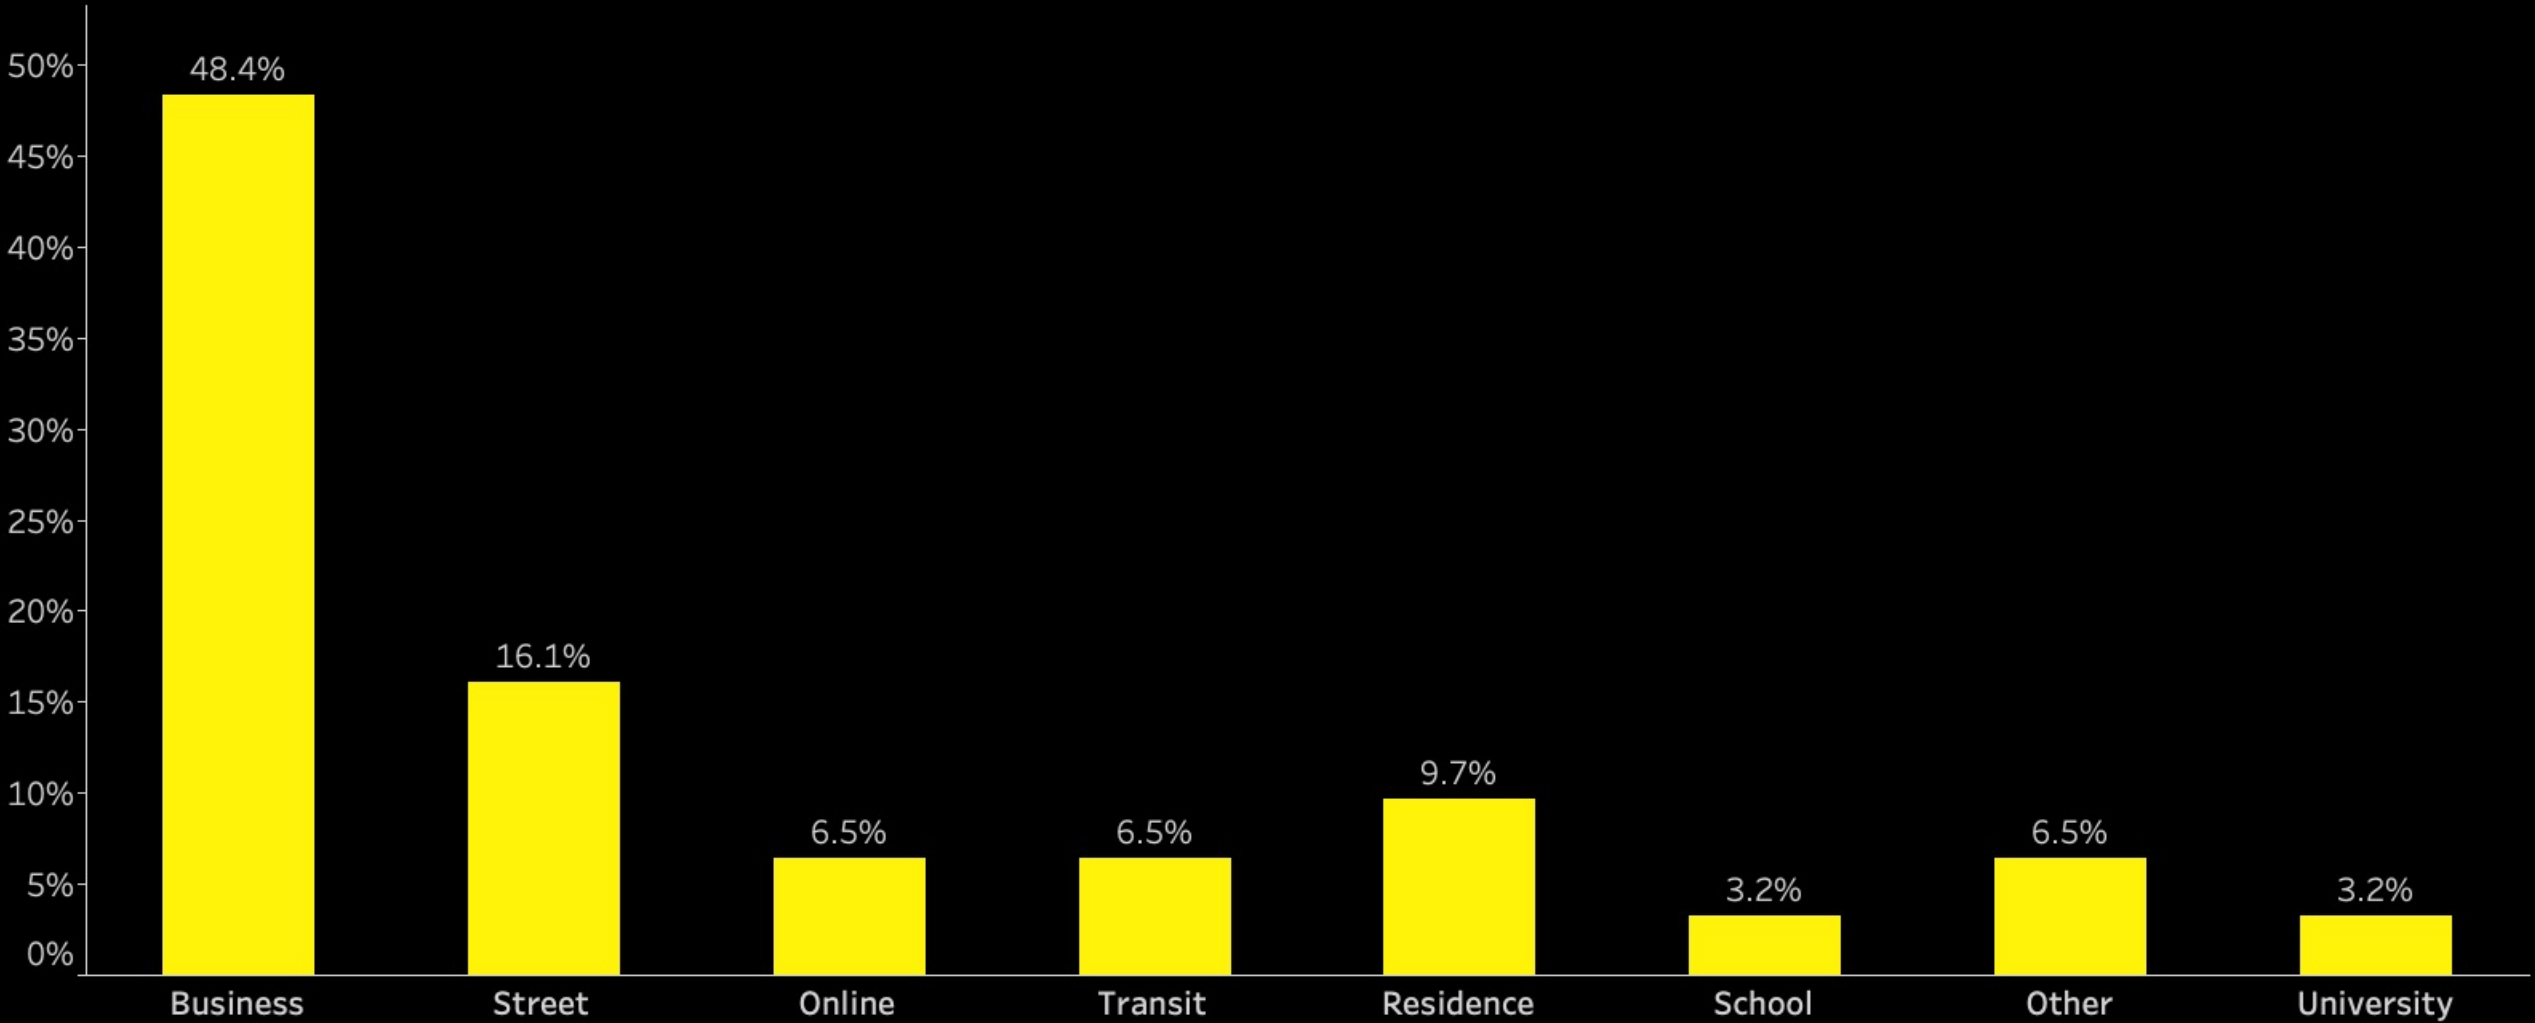

Michigan

Updated: Feb 28, 2021

Our communities stand united against racism. Hate against Asian American Pacific Islander communities has risen during the COVID-19 pandemic. Together, we can stop it.

24

Total Incidents Reported

Graphs below do not include incidents with null category values. One reported incident may include multiple values based on the category

Date Type
Date Submitted

Location % Distribution